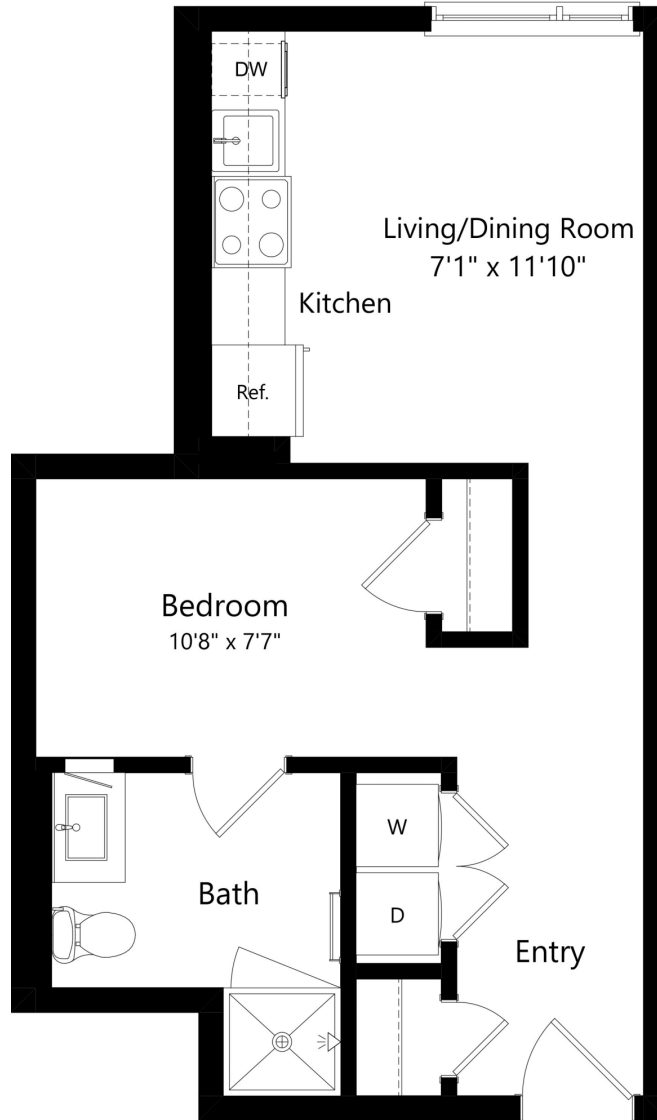

S11

STUDIO / 1 BATH

488

SQ. FT.

COLLECTION14	1400 W St NW Washington, DC 20009
	www.collection14apts.com

Floor plans are artist's rendering. All dimensions are approximate. Actual product and specifications may vary in dimension or detail. Not all features are available in every apartment home. Prices and availability are subject to change. Rent is based on monthly frequency. Additional fees may apply, such as but not limited to package delivery, trash, water, amenities, etc. Please see a representative for details.