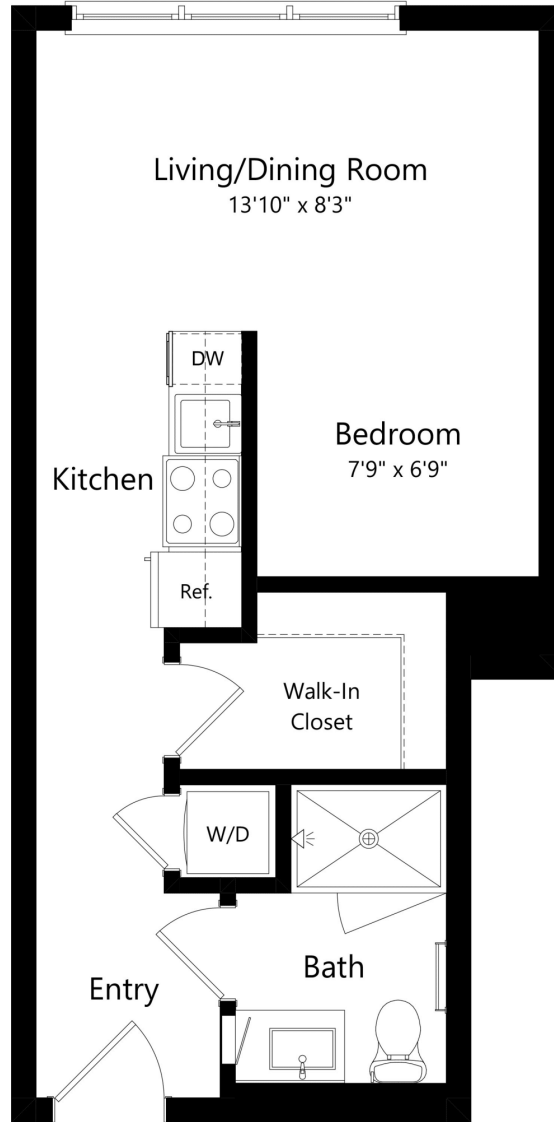

S1H

STUDIO / 1 BATH

447

SQ. FT.

COLLECTION14	1400 W St NW Washington, DC 20009
	www.collection14apts.com

Floor plans are artist's rendering. All dimensions are approximate. Actual product and specifications may vary in dimension or detail. Not all features are available in every apartment home. Prices and availability are subject to change. Rent is based on monthly frequency. Additional fees may apply, such as but not limited to package delivery, trash, water, amenities, etc. Please see a representative for details.