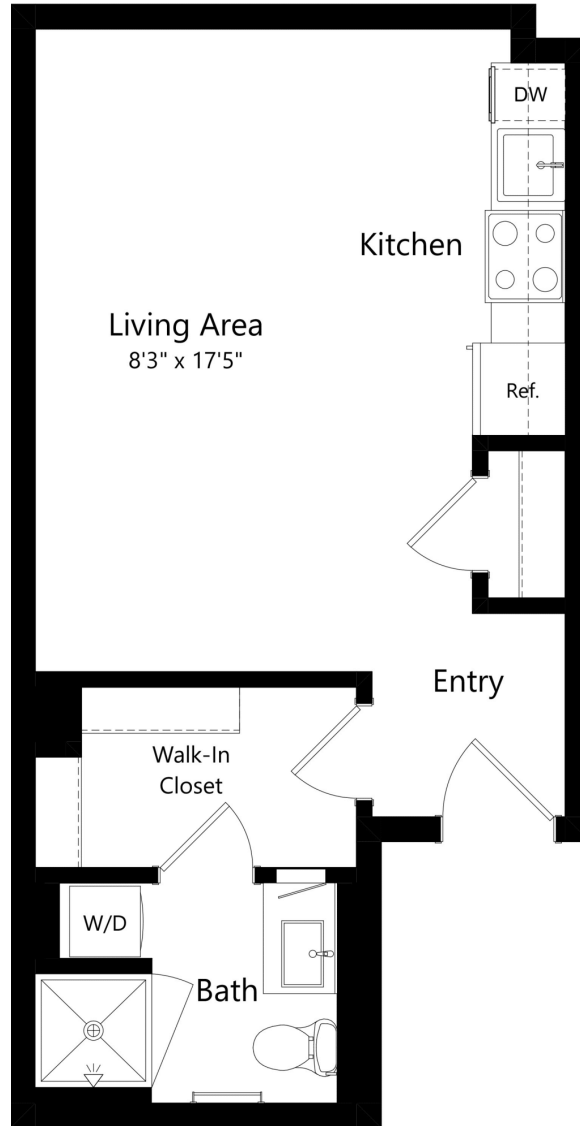

S1G

STUDIO / 1 BATH

422

SQ. FT.

COLLECTION14	1400 W St NW Washington, DC 20009
	www.collection14apts.com

Floor plans are artist's rendering. All dimensions are approximate. Actual product and specifications may vary in dimension or detail. Not all features are available in every apartment home. Prices and availability are subject to change. Rent is based on monthly frequency. Additional fees may apply, such as but not limited to package delivery, trash, water, amenities, etc. Please see a representative for details.