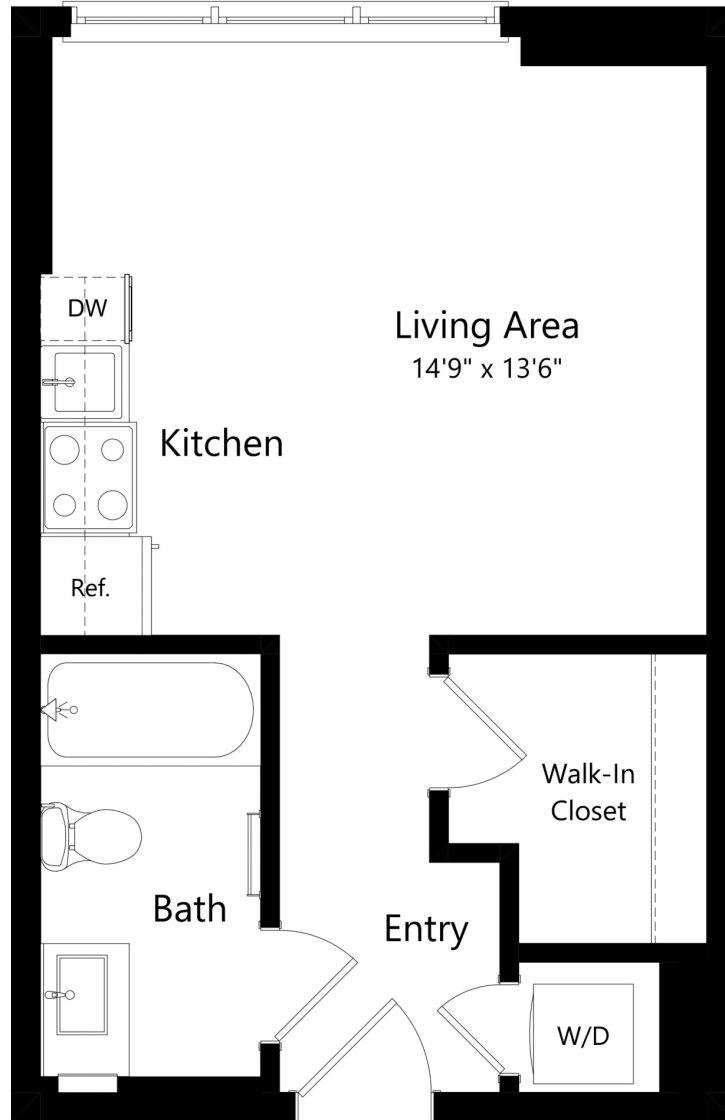

S1F

STUDIO / 1 BATH

409

SQ. FT.

COLLECTION14	1400 W St NW Washington, DC 20009
	www.collection14apts.com

Floor plans are artist's rendering. All dimensions are approximate. Actual product and specifications may vary in dimension or detail. Not all features are available in every apartment home. Prices and availability are subject to change. Rent is based on monthly frequency. Additional fees may apply, such as but not limited to package delivery, trash, water, amenities, etc. Please see a representative for details.