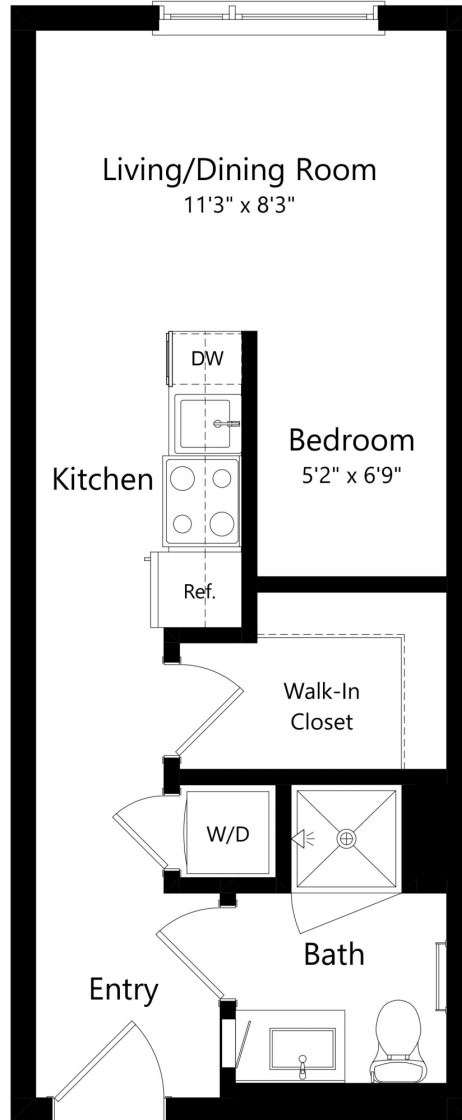

S1E

STUDIO / 1 BATH

364

SQ. FT.

COLLECTION14	1400 W St NW Washington, DC 20009
	www.collection14apts.com

Floor plans are artist's rendering. All dimensions are approximate. Actual product and specifications may vary in dimension or detail. Not all features are available in every apartment home. Prices and availability are subject to change. Rent is based on monthly frequency. Additional fees may apply, such as but not limited to package delivery, trash, water, amenities, etc. Please see a representative for details.