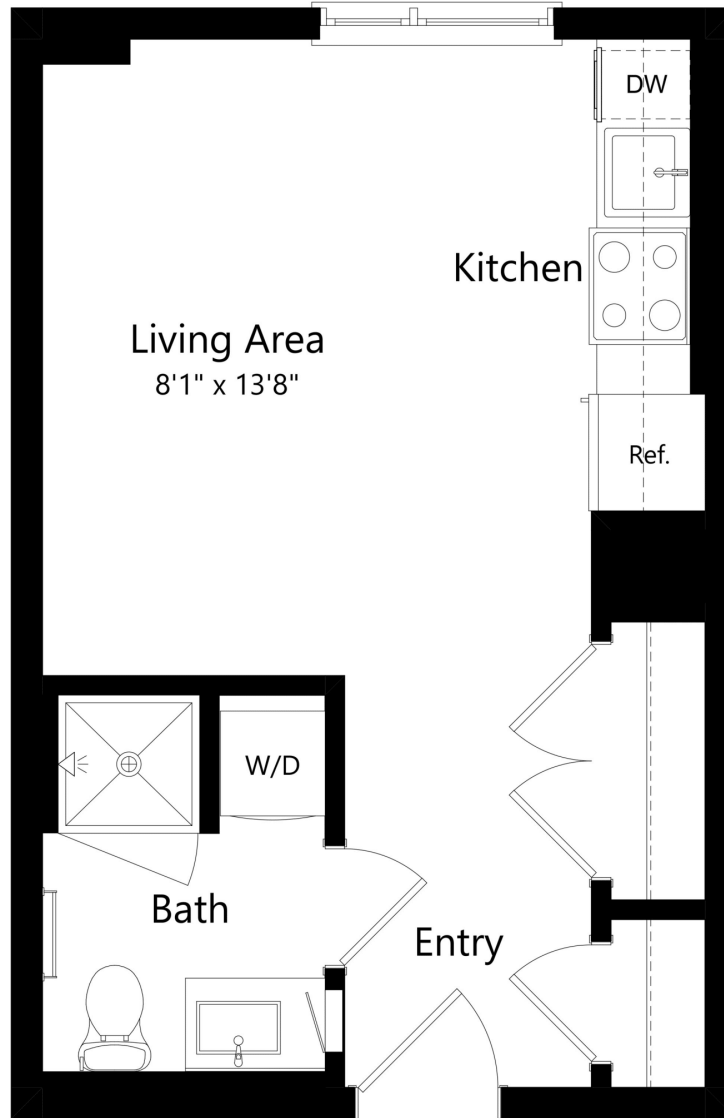

# S1C

STUDIO / 1 BATH

# 367

SQ. FT.

COLLECTION14	1400 W St NW   Washington, DC 20009
	<a href="http://www.collection14apts.com">www.collection14apts.com</a>

Floor plans are artist's rendering. All dimensions are approximate. Actual product and specifications may vary in dimension or detail. Not all features are available in every apartment home. Prices and availability are subject to change. Rent is based on monthly frequency. Additional fees may apply, such as but not limited to package delivery, trash, water, amenities, etc. Please see a representative for details.