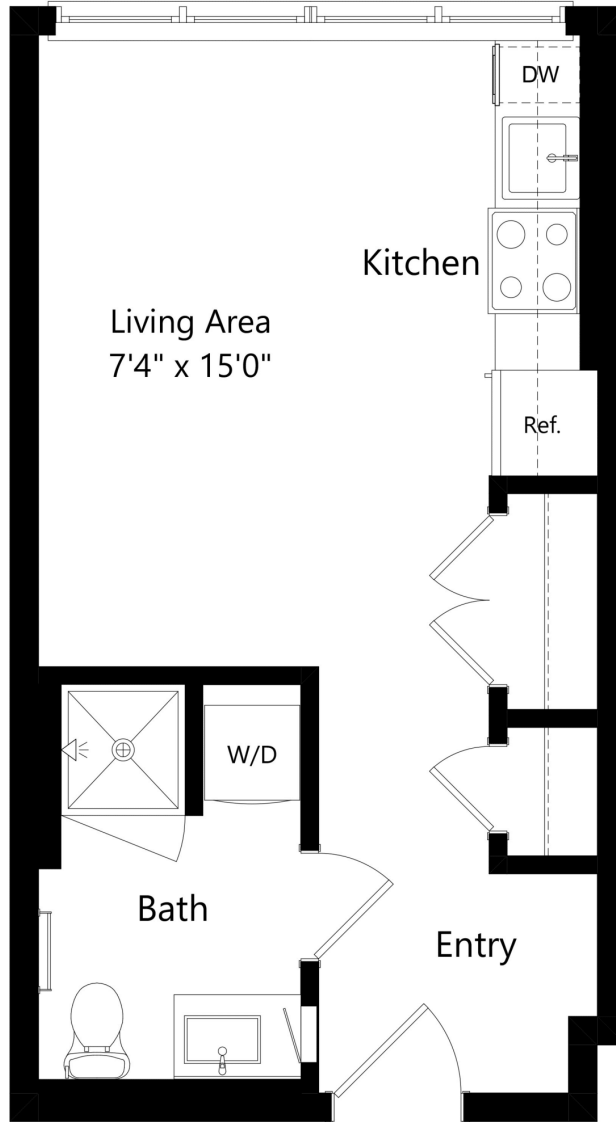

# S1B

STUDIO / 1 BATH

# 366

SQ. FT.

COLLECTION14	1400 W St NW   Washington, DC 20009
	<a href="http://www.collection14apts.com">www.collection14apts.com</a>

Floor plans are artist's rendering. All dimensions are approximate. Actual product and specifications may vary in dimension or detail. Not all features are available in every apartment home. Prices and availability are subject to change. Rent is based on monthly frequency. Additional fees may apply, such as but not limited to package delivery, trash, water, amenities, etc. Please see a representative for details.