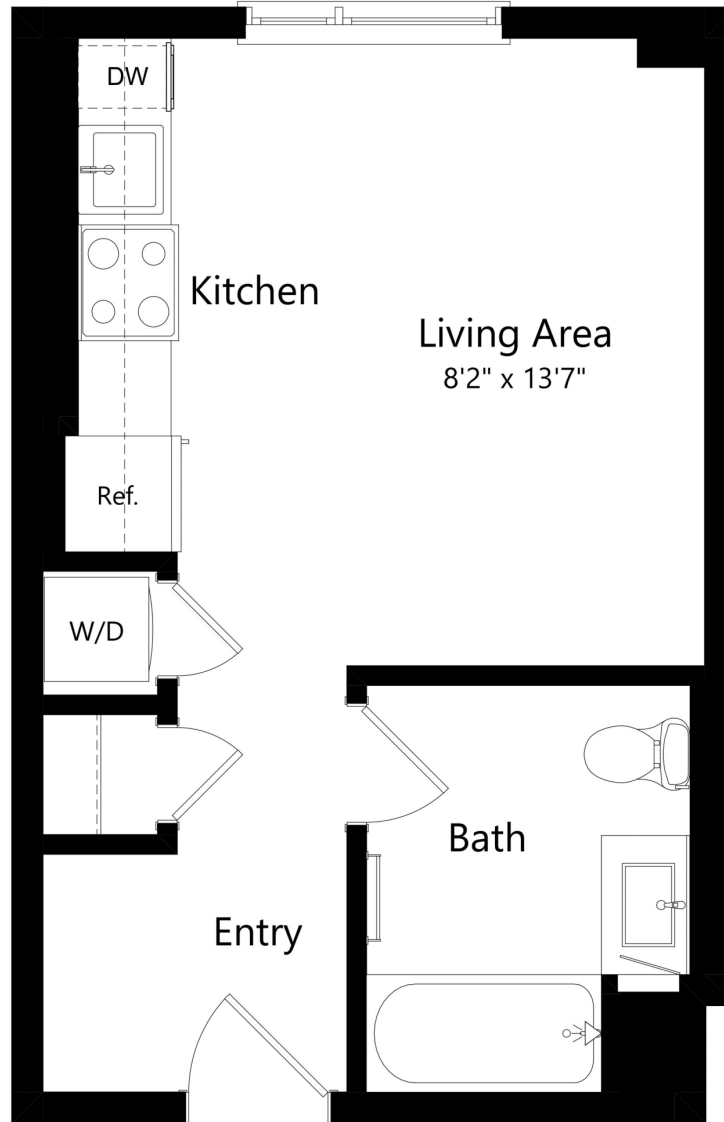

# S1A

STUDIO / 1 BATH

# 364

SQ. FT.

COLLECTION14	1400 W St NW   Washington, DC 20009
	<a href="http://www.collection14apts.com">www.collection14apts.com</a>

Floor plans are artist's rendering. All dimensions are approximate. Actual product and specifications may vary in dimension or detail. Not all features are available in every apartment home. Prices and availability are subject to change. Rent is based on monthly frequency. Additional fees may apply, such as but not limited to package delivery, trash, water, amenities, etc. Please see a representative for details.