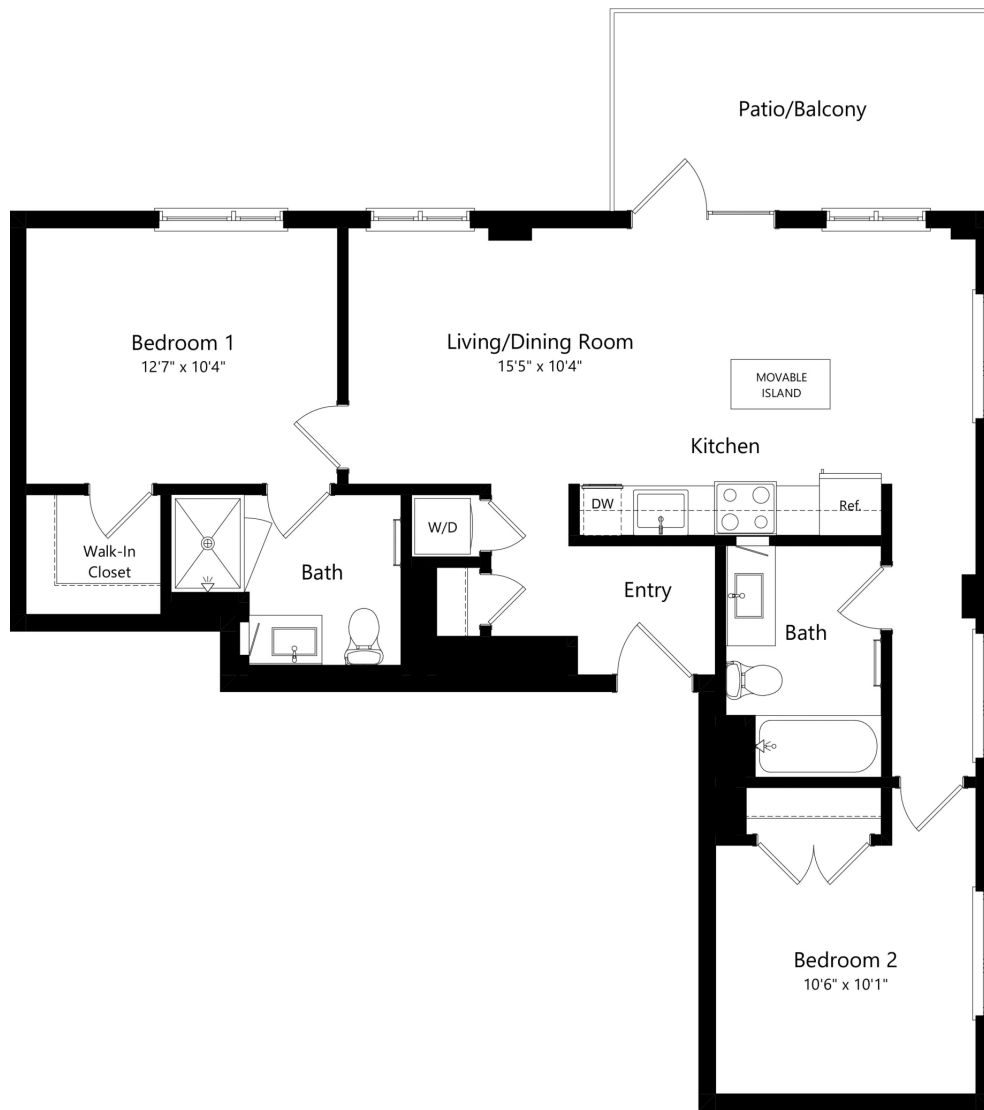

B2B

2 BED / 2 BATH

943

SQ. FT.

COLLECTION14	1400 W St NW Washington, DC 20009
	www.collection14apts.com

Floor plans are artist's rendering. All dimensions are approximate. Actual product and specifications may vary in dimension or detail. Not all features are available in every apartment home. Prices and availability are subject to change. Rent is based on monthly frequency. Additional fees may apply, such as but not limited to package delivery, trash, water, amenities, etc. Please see a representative for details.