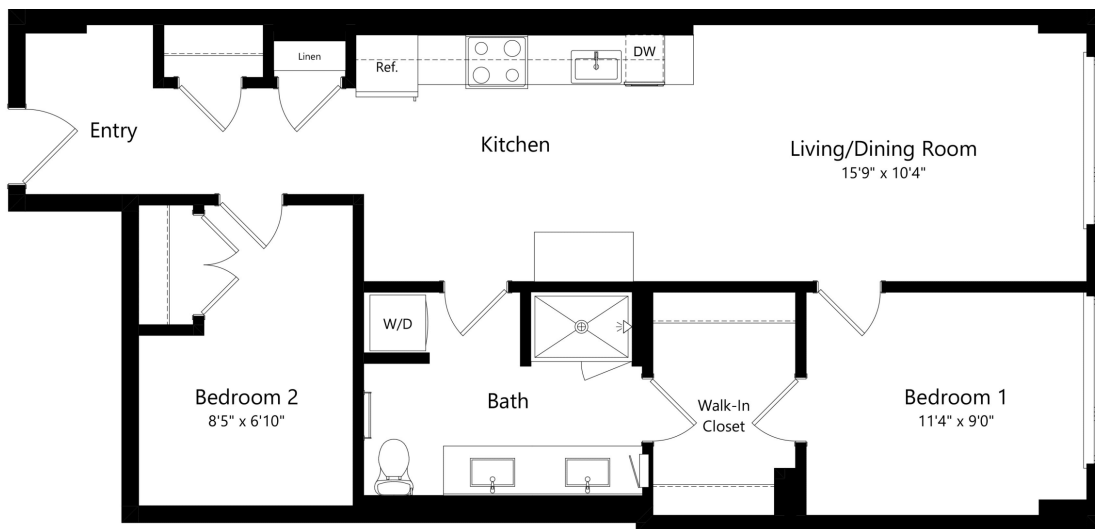

B1L

2 BED / 1 BATH

855

SQ. FT.

COLLECTION14	1400 W St NW Washington, DC 20009
	www.collection14apts.com

Floor plans are artist's rendering. All dimensions are approximate. Actual product and specifications may vary in dimension or detail. Not all features are available in every apartment home. Prices and availability are subject to change. Rent is based on monthly frequency. Additional fees may apply, such as but not limited to package delivery, trash, water, amenities, etc. Please see a representative for details.