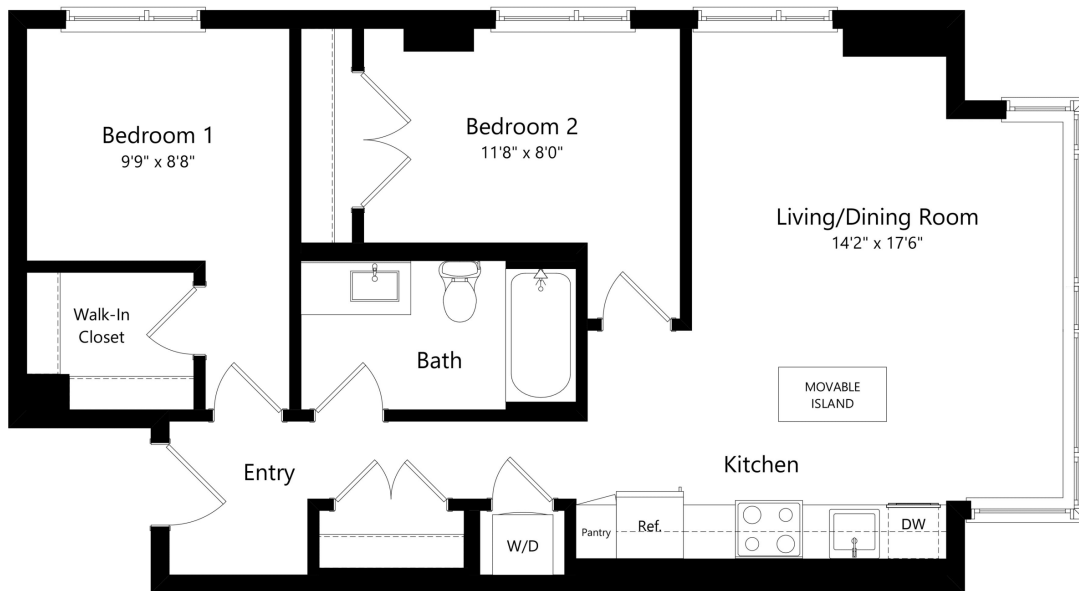

B1G

2 BED / 1 BATH

818

SQ. FT.

COLLECTION14	1400 W St NW Washington, DC 20009
	www.collection14apts.com

Floor plans are artist's rendering. All dimensions are approximate. Actual product and specifications may vary in dimension or detail. Not all features are available in every apartment home. Prices and availability are subject to change. Rent is based on monthly frequency. Additional fees may apply, such as but not limited to package delivery, trash, water, amenities, etc. Please see a representative for details.