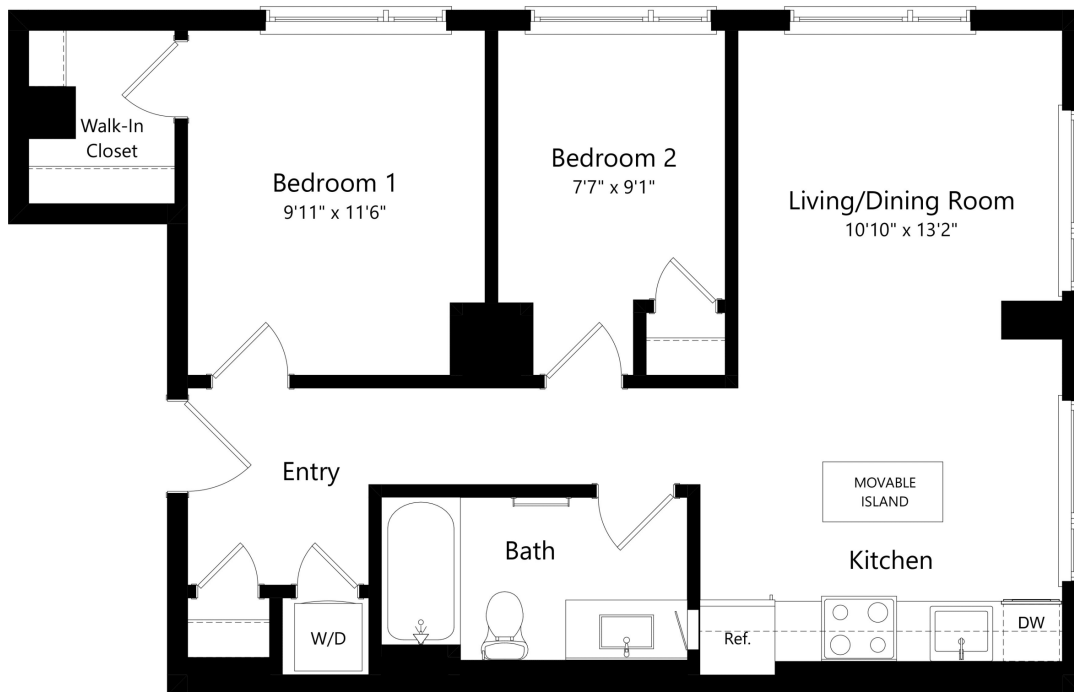

# B1D

2 BED / 1 BATH

# 723

SQ. FT.

COLLECTION14	1400 W St NW   Washington, DC 20009
	<a href="http://www.collection14apts.com">www.collection14apts.com</a>

Floor plans are artist's rendering. All dimensions are approximate. Actual product and specifications may vary in dimension or detail. Not all features are available in every apartment home. Prices and availability are subject to change. Rent is based on monthly frequency. Additional fees may apply, such as but not limited to package delivery, trash, water, amenities, etc. Please see a representative for details.