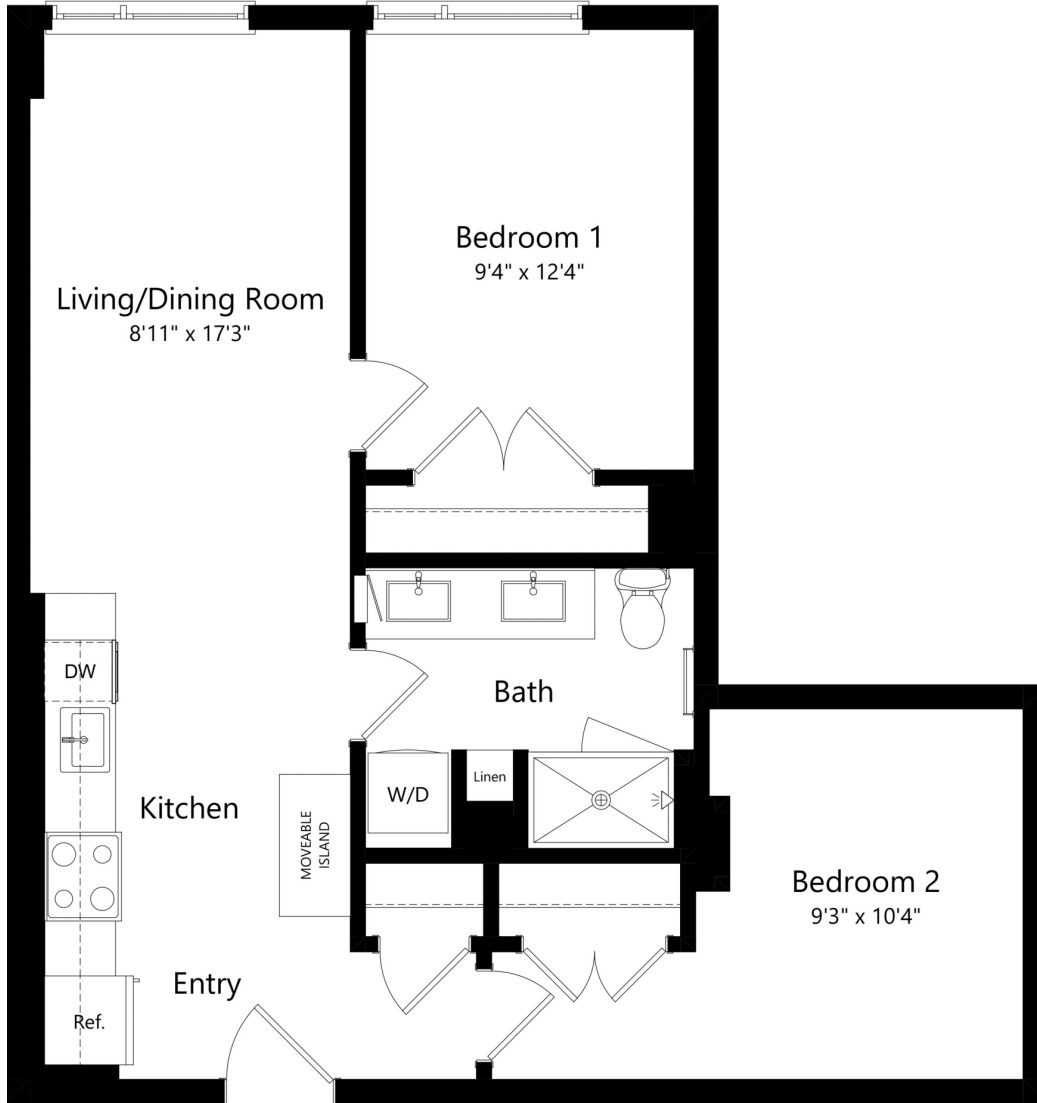

B1C

2 BED / 1 BATH

710

SQ. FT.

COLLECTION14	1400 W St NW Washington, DC 20009
	www.collection14apts.com

Floor plans are artist's rendering. All dimensions are approximate. Actual product and specifications may vary in dimension or detail. Not all features are available in every apartment home. Prices and availability are subject to change. Rent is based on monthly frequency. Additional fees may apply, such as but not limited to package delivery, trash, water, amenities, etc. Please see a representative for details.