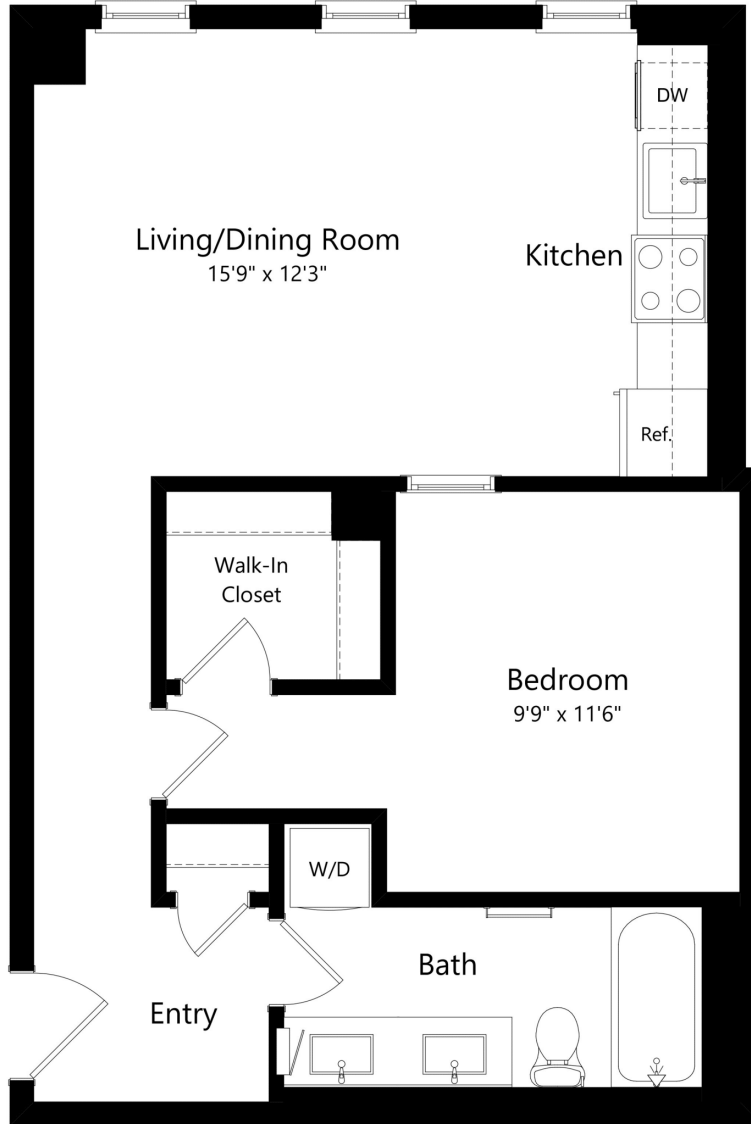

A1Z

1 BED / 1 BATH

656

SQ. FT.

COLLECTION14	1400 W St NW Washington, DC 20009
	www.collection14apts.com

Floor plans are artist's rendering. All dimensions are approximate. Actual product and specifications may vary in dimension or detail. Not all features are available in every apartment home. Prices and availability are subject to change. Rent is based on monthly frequency. Additional fees may apply, such as but not limited to package delivery, trash, water, amenities, etc. Please see a representative for details.