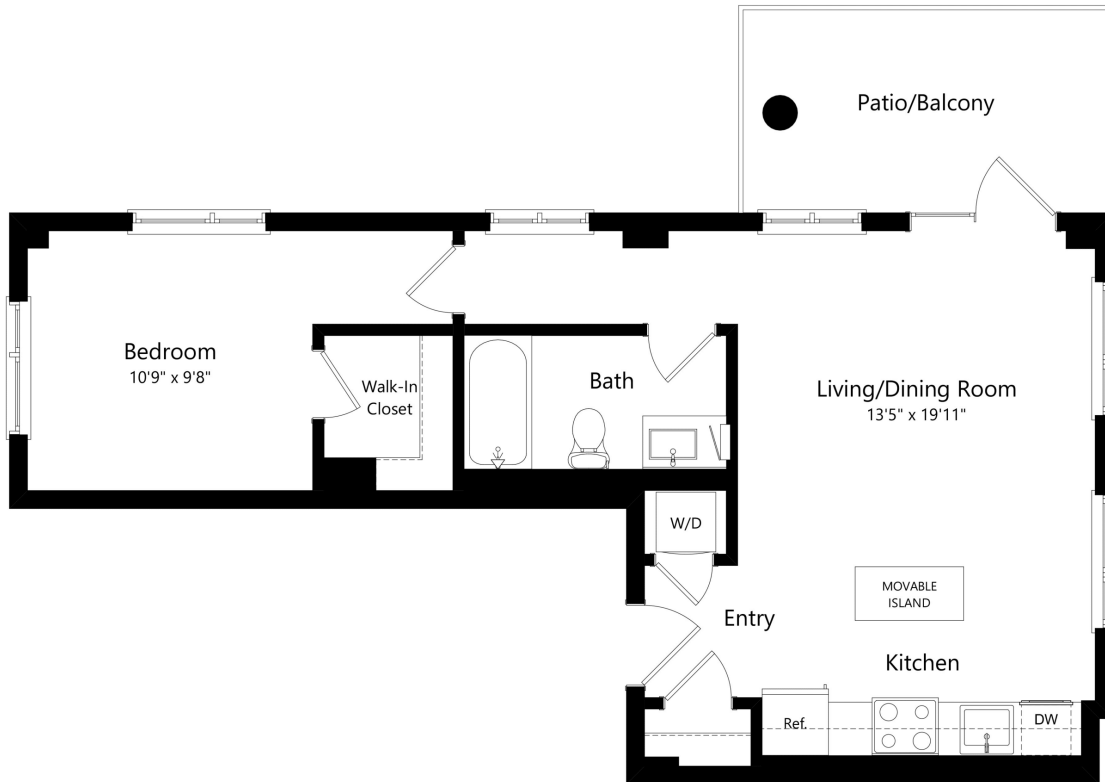

# A1W

1 BED / 1 BATH

# 652

SQ. FT.

COLLECTION14	1400 W St NW   Washington, DC 20009
	<a href="http://www.collection14apts.com">www.collection14apts.com</a>

*Floor plans are artist's rendering. All dimensions are approximate. Actual product and specifications may vary in dimension or detail. Not all features are available in every apartment home. Prices and availability are subject to change. Rent is based on monthly frequency. Additional fees may apply, such as but not limited to package delivery, trash, water, amenities, etc. Please see a representative for details.*