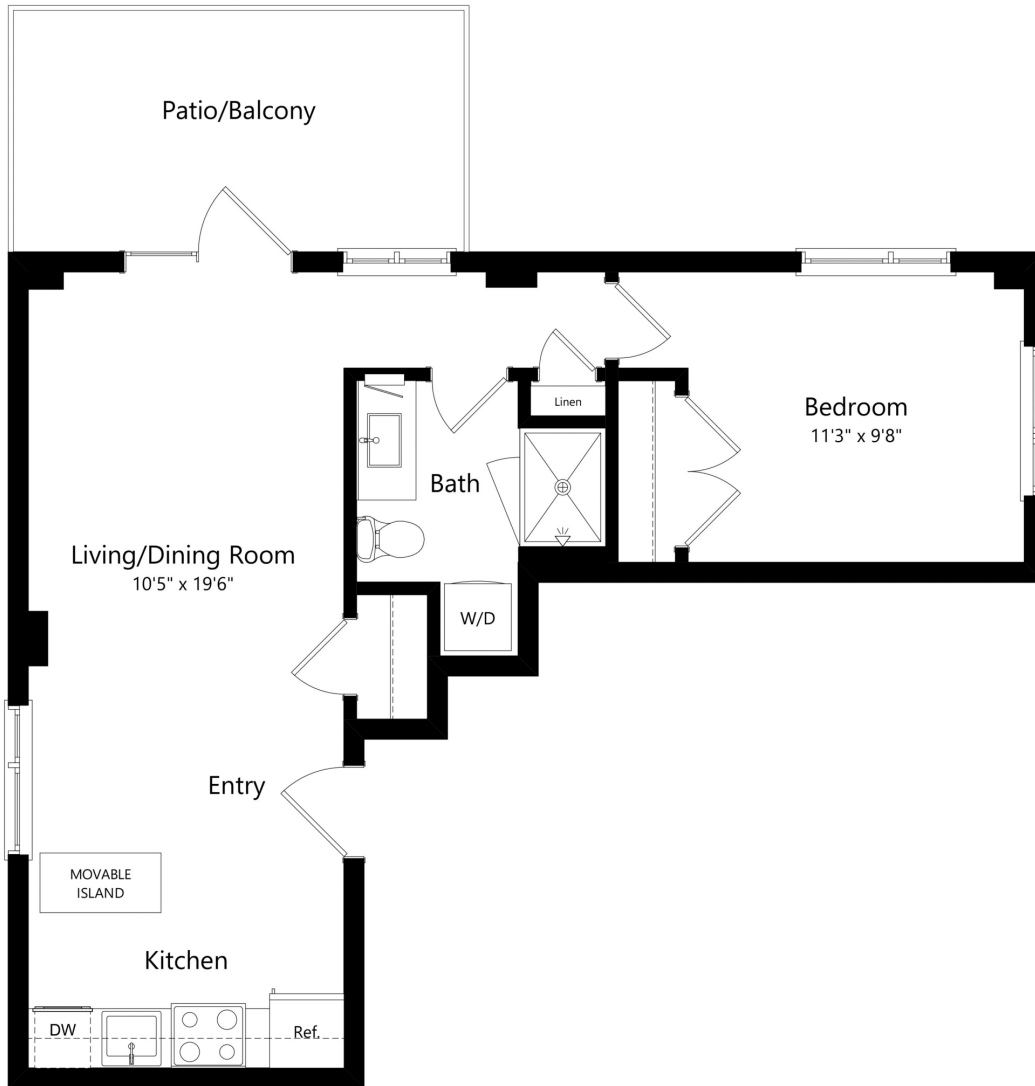

A1R

1 BED / 1 BATH

630

SQ. FT.

COLLECTION14	1400 W St NW Washington, DC 20009
	www.collection14apts.com

Floor plans are artist's rendering. All dimensions are approximate. Actual product and specifications may vary in dimension or detail. Not all features are available in every apartment home. Prices and availability are subject to change. Rent is based on monthly frequency. Additional fees may apply, such as but not limited to package delivery, trash, water, amenities, etc. Please see a representative for details.