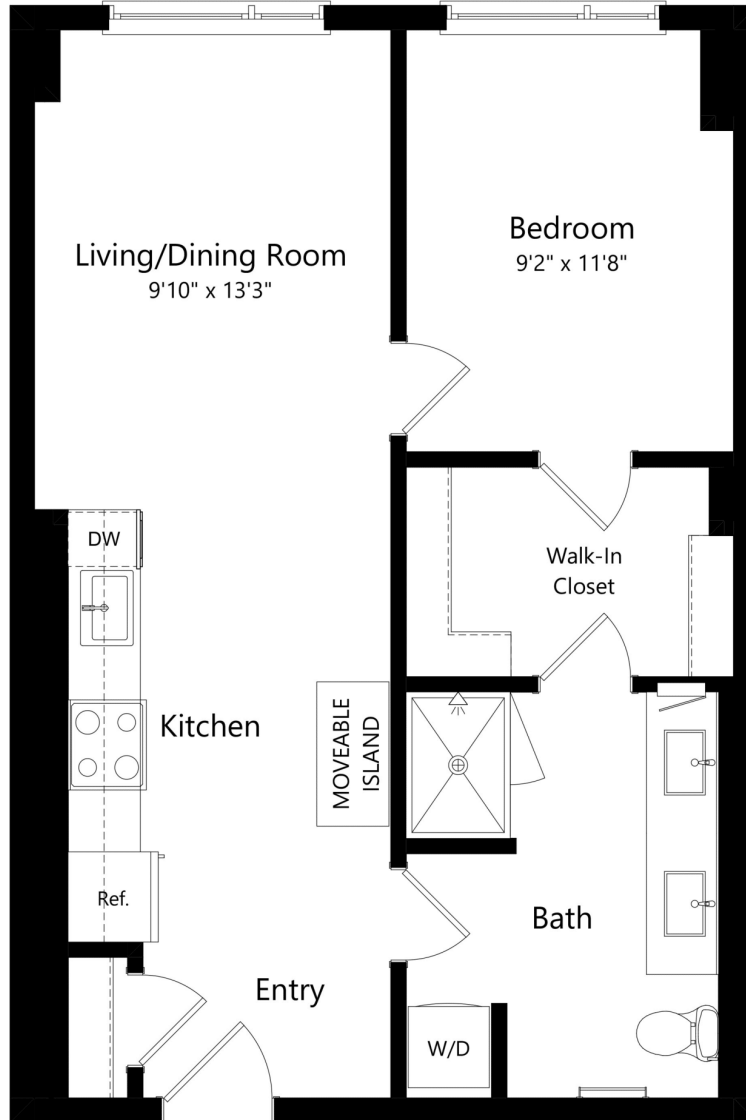

A1Q

1 BED / 1 BATH

627

SQ. FT.

COLLECTION14

1400 W St NW | Washington, DC 20009

www.collection14apts.com

Floor plans are artist's rendering. All dimensions are approximate. Actual product and specifications may vary in dimension or detail. Not all features are available in every apartment home. Prices and availability are subject to change. Rent is based on monthly frequency. Additional fees may apply, such as but not limited to package delivery, trash, water, amenities, etc. Please see a representative for details.