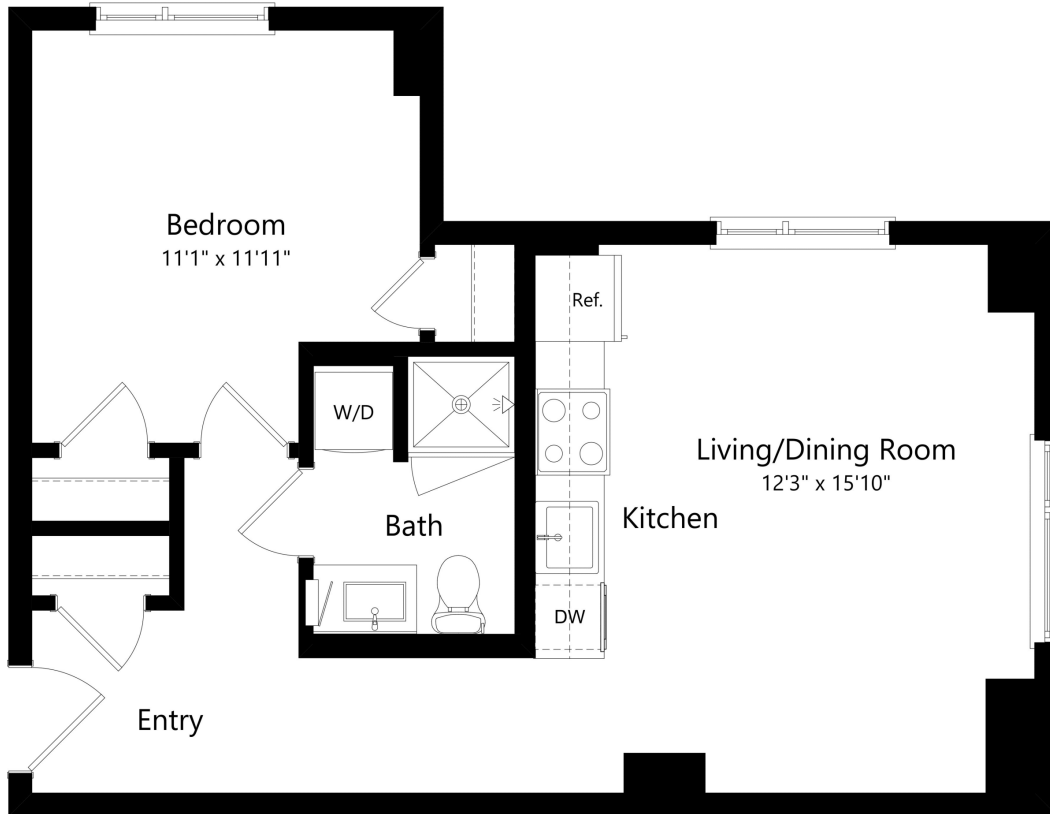

A10

1 BED / 1 BATH

617

SQ. FT.

COLLECTION14	1400 W St NW Washington, DC 20009
	www.collection14apts.com

Floor plans are artist's rendering. All dimensions are approximate. Actual product and specifications may vary in dimension or detail. Not all features are available in every apartment home. Prices and availability are subject to change. Rent is based on monthly frequency. Additional fees may apply, such as but not limited to package delivery, trash, water, amenities, etc. Please see a representative for details.