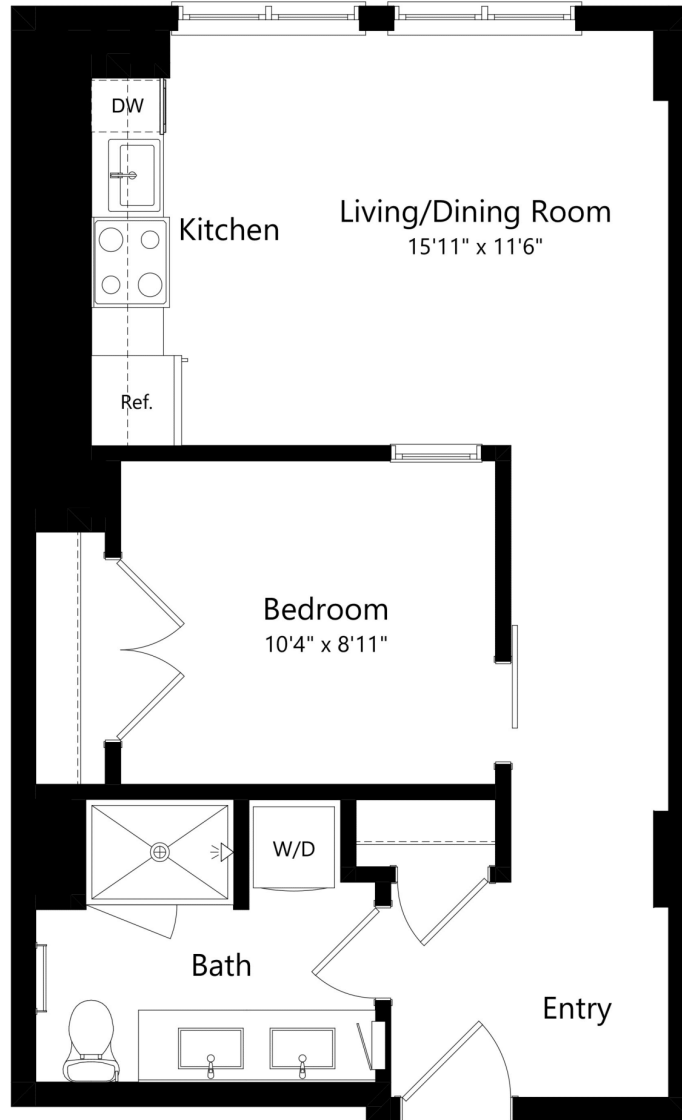

A1J

1 BED / 1 BATH

569

SQ. FT.

COLLECTION14	1400 W St NW Washington, DC 20009
	www.collection14apts.com

Floor plans are artist's rendering. All dimensions are approximate. Actual product and specifications may vary in dimension or detail. Not all features are available in every apartment home. Prices and availability are subject to change. Rent is based on monthly frequency. Additional fees may apply, such as but not limited to package delivery, trash, water, amenities, etc. Please see a representative for details.