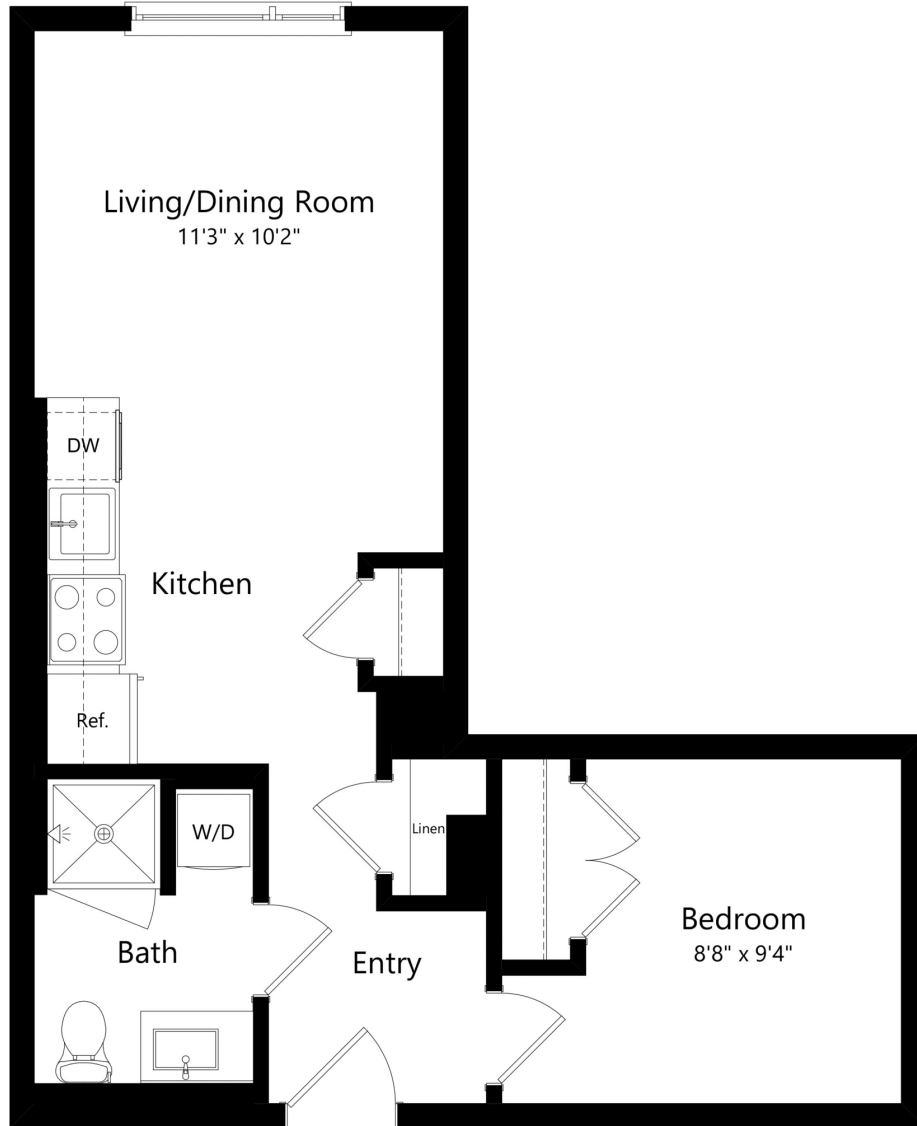

A11

1 BED / 1 BATH

506

SQ. FT.

COLLECTION14	1400 W St NW Washington, DC 20009
	www.collection14apts.com

Floor plans are artist's rendering. All dimensions are approximate. Actual product and specifications may vary in dimension or detail. Not all features are available in every apartment home. Prices and availability are subject to change. Rent is based on monthly frequency. Additional fees may apply, such as but not limited to package delivery, trash, water, amenities, etc. Please see a representative for details.