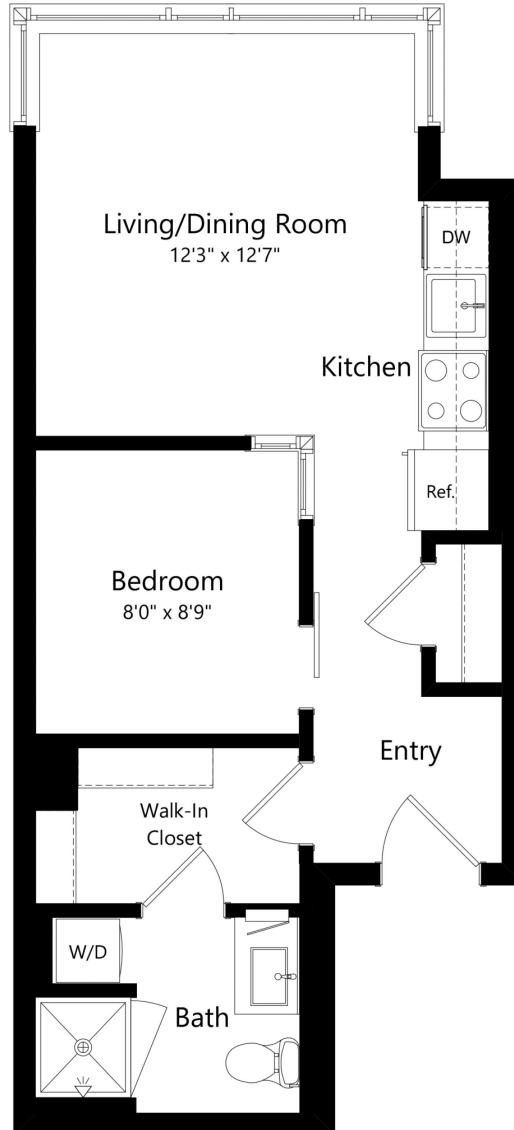

A1F

1 BED / 1 BATH

461

SQ. FT.

COLLECTION14	1400 W St NW Washington, DC 20009
	www.collection14apts.com

Floor plans are artist's rendering. All dimensions are approximate. Actual product and specifications may vary in dimension or detail. Not all features are available in every apartment home. Prices and availability are subject to change. Rent is based on monthly frequency. Additional fees may apply, such as but not limited to package delivery, trash, water, amenities, etc. Please see a representative for details.