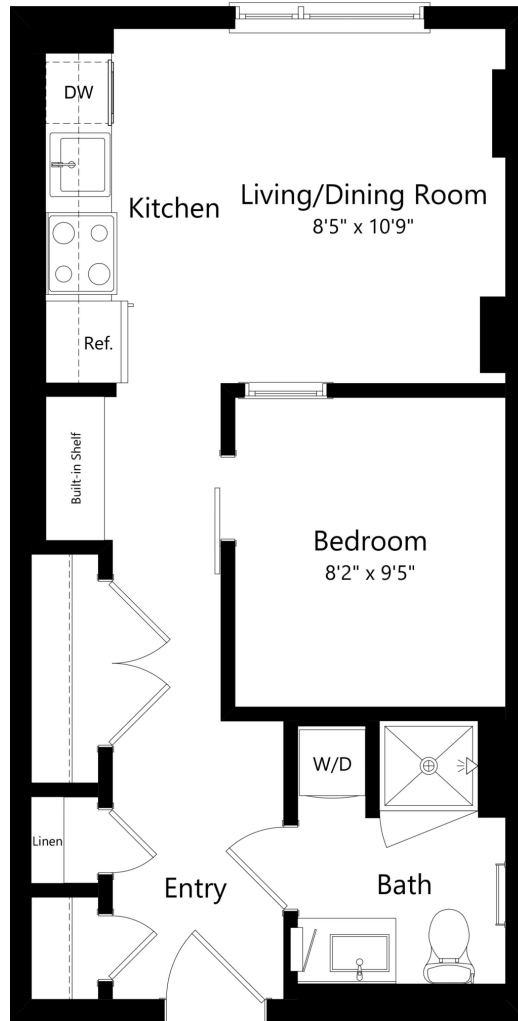

A1E

1 BED / 1 BATH

464

SQ. FT.

COLLECTION14	1400 W St NW Washington, DC 20009
	www.collection14apts.com

Floor plans are artist's rendering. All dimensions are approximate. Actual product and specifications may vary in dimension or detail. Not all features are available in every apartment home. Prices and availability are subject to change. Rent is based on monthly frequency. Additional fees may apply, such as but not limited to package delivery, trash, water, amenities, etc. Please see a representative for details.