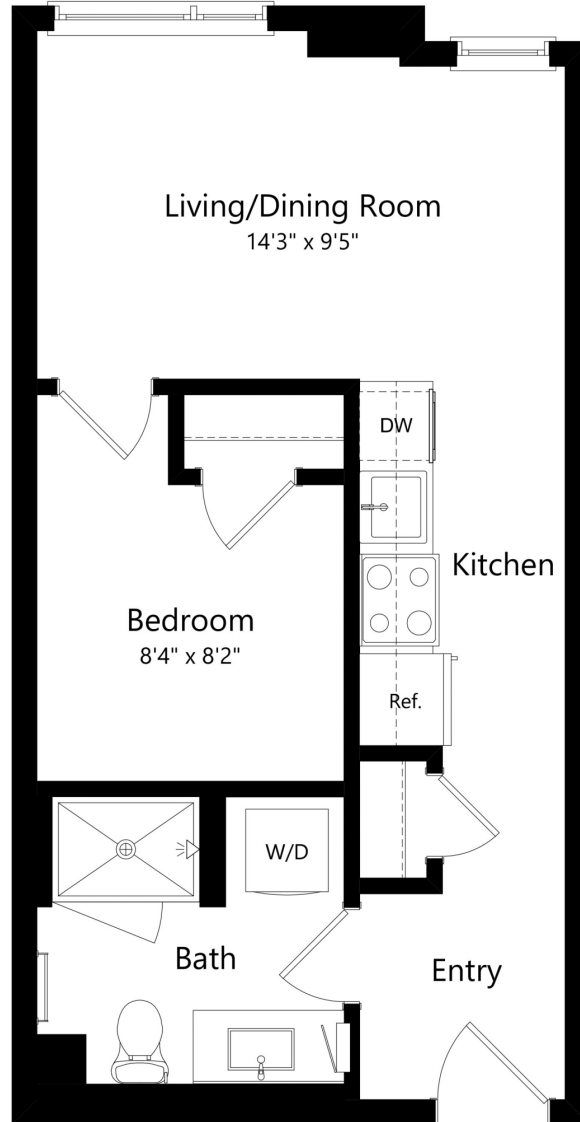

A1C

1 BED / 1 BATH

460

SQ. FT.

COLLECTION14	1400 W St NW Washington, DC 20009
	www.collection14apts.com

Floor plans are artist's rendering. All dimensions are approximate. Actual product and specifications may vary in dimension or detail. Not all features are available in every apartment home. Prices and availability are subject to change. Rent is based on monthly frequency. Additional fees may apply, such as but not limited to package delivery, trash, water, amenities, etc. Please see a representative for details.